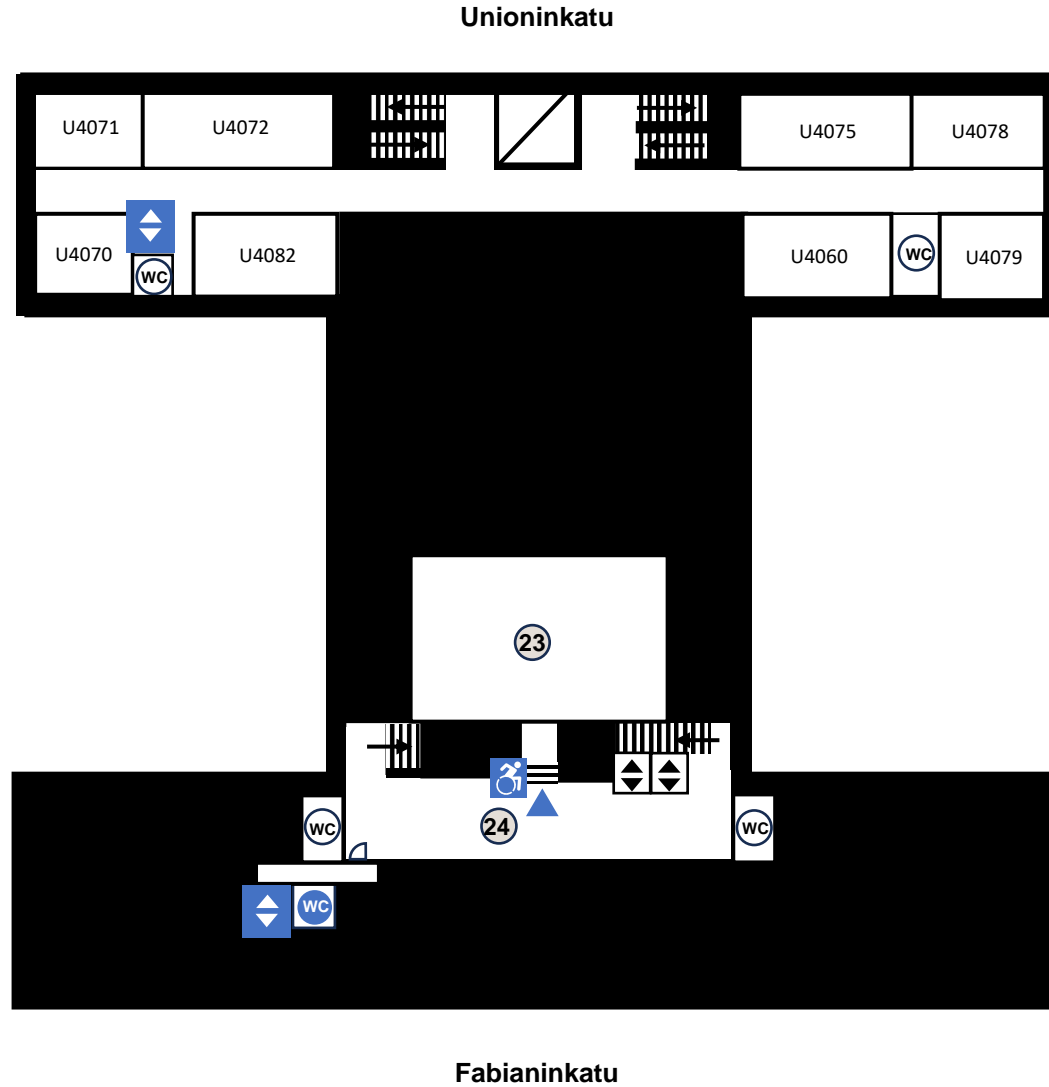

IN ENGLISH

Accessibility map

University of Helsinki Main Building First floor

- ① Entrance Hall Fabian
- ② Helsinki University Museum Flame
- ③ Fuksi
- ④ Agora
- ⑤ Café Civis ☕
- ⑥ Restaurant Laurus 🍴
- ⑦ Entrance Hall Aleksi
- ⑧ Meeting centre 🗺️
Meeting rooms F1053–F1065
- ⑨ Courtyard, outdoor area

-  Accessible entrance
-  Entrance
-  Accessible lift 107x146cm
-  Accessible WC
-  Lobby service or info screen
-  Stairlift or platform lift
-  Stairs
-  WC
-  Lift, heavy door 77x160cm

Accessibility map

 Accessible lift 107x146cm

 Accessible WC

 Stairs

 WC

 Lift, heavy door 77x160cm

Aleksanterinkatu

Accessibility map

University of Helsinki Main Building

Fourth floor

23 Small Hall

24 Foyer F4001a

Lecture rooms
U4060–U4079

Yliopistonkatu

- Accessible entrance
- Accessible lift 107x146cm
- Accessible WC
- Lobby service or info screen
- Stairs
- WC
- Stairlift or platform lift
- Lift, heavy door 77x160cm