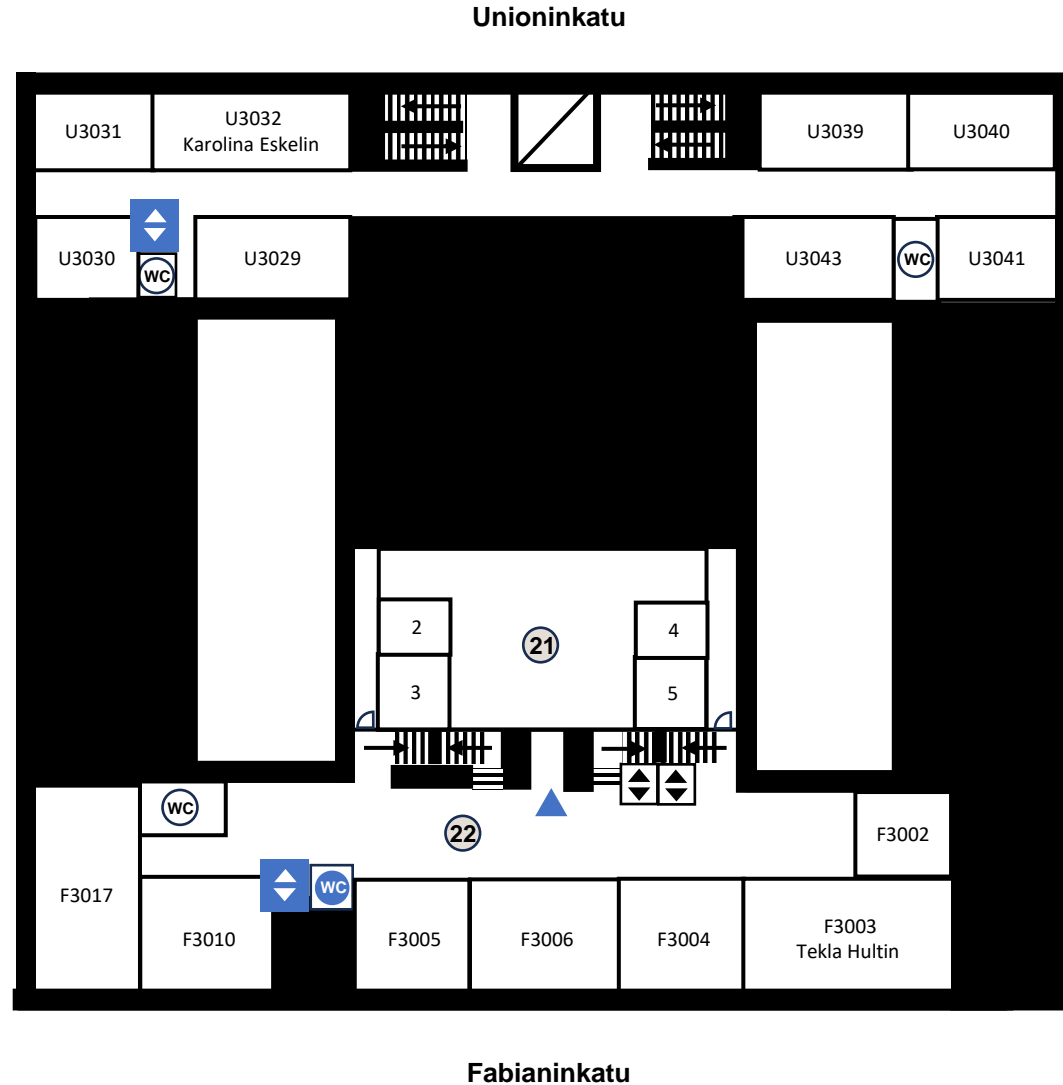

-  Accessible entrance
-  Entrance
-  Accessible lift 107x146cm
-  Accessible WC
-  Lobby service or info screen
-  Stairlift or platform lift
-  Stairs
-  WC
-  Lift, heavy door 77x160cm

Accessibility map

University of Helsinki Main Building

Third floor

21 Studium 1–5 

F3020, F3022b, F3022c,
F3023b, F3023c

22 Foyer Studium 

Lecture rooms
F3002–F3017
and U3029–
U3043

Yliopistonkatu

 Accessible entrance

 Accessible lift 107x146cm

 Accessible WC

 Stairs

 WC

 Lift, heavy door 77x160cm

Aleksanterinkatu

Accessibility map

University of Helsinki Main Building

Fourth floor

23 Small Hall

24 Foyer F4001a

Lecture rooms
U4060–U4079

Yliopistonkatu

- Accessible entrance
- Accessible lift 107x146cm
- Accessible WC
- Lobby service or info screen
- Stairs
- WC
- Stairlift or platform lift
- Lift, heavy door 77x160cm