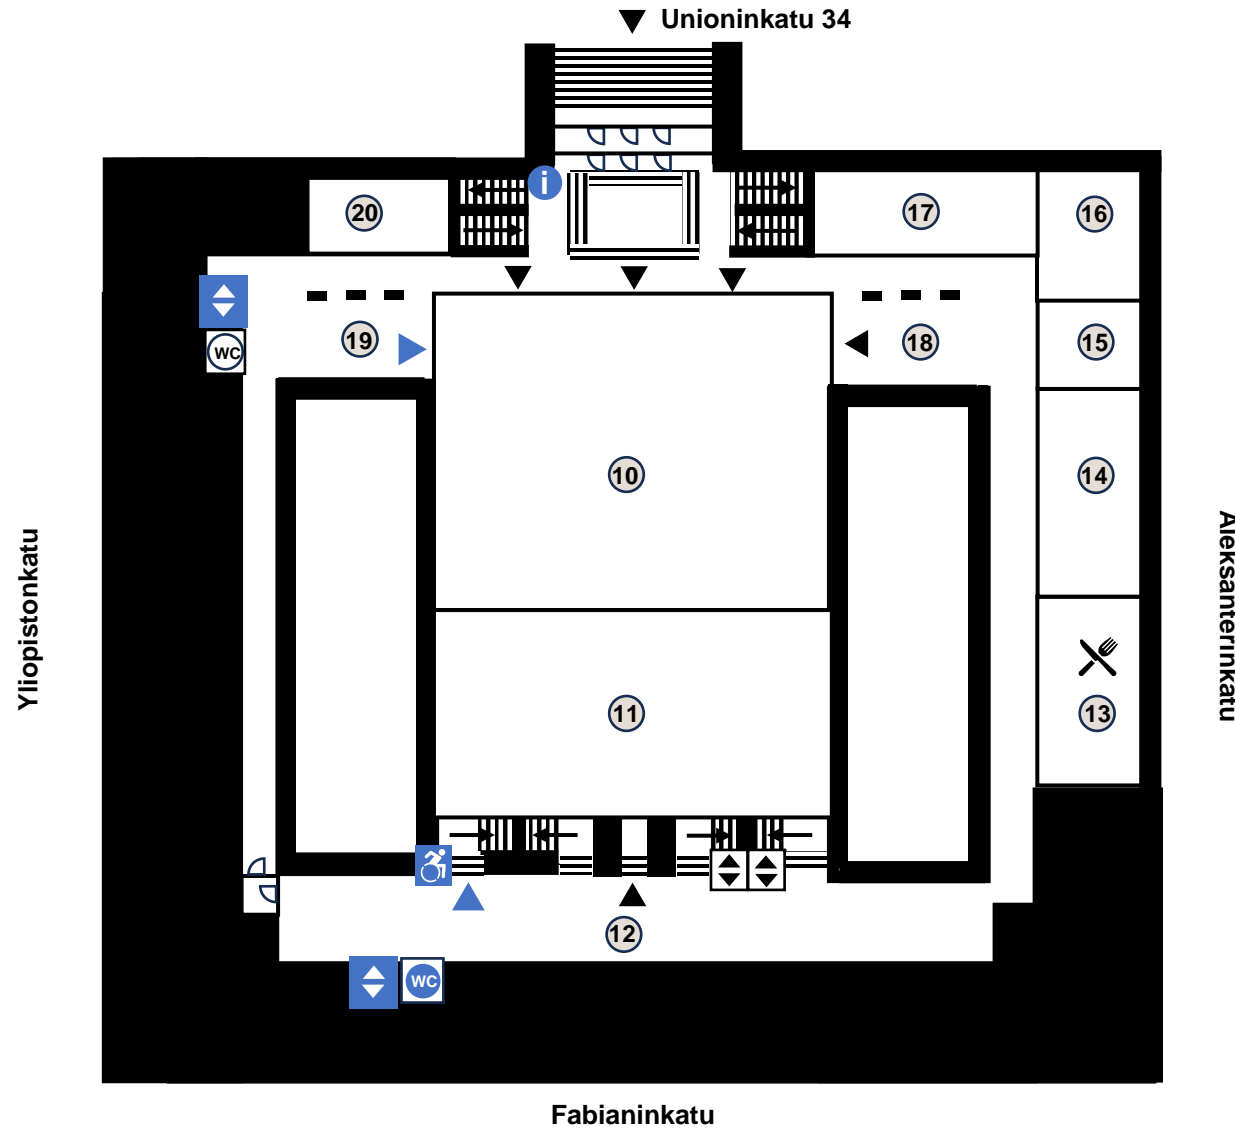

IN ENGLISH

Accessibility map

University of Helsinki Main Building First floor

- ① Entrance Hall Fabian
- ② Helsinki University Museum Flame
- ③ Fuksi
- ④ Agora
- ⑤ Café Civis ☕
- ⑥ Restaurant Laurus 🍴
- ⑦ Entrance Hall Aleksi
- ⑧ Meeting centre 🗺️
Meeting rooms F1053–F1065
- ⑨ Courtyard, outdoor area

Fabianinkatu 33, Helsinki
Further information on lobby services:
 mainbuilding@helsinki.fi, +358 2 9412 2337

Accessibility map

University of Helsinki Main Building

Second floor

- ⑩ Great Hall
- ⑪ Auditorium 
- ⑫ Foyer Rectoria
- ⑬ Staff cafeteria 
- ⑭ Runeberg
- ⑮ Pacius
- ⑯ Christina
- ⑰ Wexonius
- ⑱ Foyer U2087
- ⑲ Foyer U2065
- ⑳ Meeting room U2071 

-  Accessible entrance
-  Entrance
-  Accessible lift 107x146cm
-  Accessible WC
-  Lobby service or info screen
-  Stairlift or platform lift
-  Stairs
-  WC
-  Lift, heavy door 77x160cm

Accessibility map